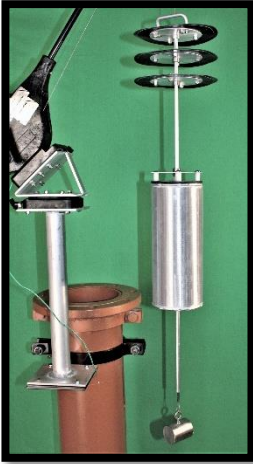

Tall Float System

Triple Seal Float Assembly

Adjustable Seals can ride at Fixed Plate Level

Available in Common and Special-Order Sizes

Vapor Check Reel for Easy Launch & Retrieval

Swivels 180 Degrees for Easy Access to Gauging

Standard PTFE Seals

Float available in Standard Aluminum or Stainless Steel

Easy Installation; Just Mounts to Pipe Bracket

Can "hang from hatch" if desired.

Also Compatible with our "Drip Sink" (c/w Pedestal Bracket)

Options: Use with our Standard "Drip Sink" utilizing a supplied Pedestal when bought with Reel:

The "Drip Sink" helps keep area clean when gauging takes place; Three versions available

Standard: 28" x 16" x 5" /Small: 16" x 16" x 6" /Pan-Style Hatch: 16" x 16" x 1.5"

Available in Multiple Pipe Sizes & Compatible with Vapor Check & Tall Float; Pedestal Bracket Supplied

Gasketed Lid for our Cable to pass thru / Ring Bolt for "Hang from the Hatch" Floats

Available in Aluminum or Stainless Steel