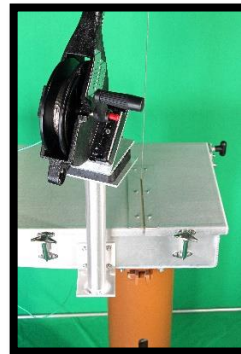

Tall Float System

Triple Seal Float Assembly

Adjustable Seals can ride at Fixed Plate Level

Available in Common and Special-Order Sizes

Vapor Check Reel for Easy Launch & Retrieval

Swivels 180 Degrees for Easy Access to Gauging

Standard PTFE Seals

Float available in Standard Aluminum or Stainless Steel

Easy Installation; Just Mounts to Pipe Bracket

Can "hang from hatch" if desired.

Also Compatible with our "Drip Sink" (c/w Pedestal Bracket)

Options: Use with our Standard "Drip Sink" utilizing a supplied Pedestal when bought with Reel:

The "Drip Sink" helps keep area clean when gauging takes place; Three versions available

Standard: 28" x 16" x 5" /Small: 16" x 16" x 6" /Pan-Style Hatch: 16" x 16" x 1.5"

Available in Multiple Pipe Sizes & Compatible with Vapor Check & Tall Float; Pedestal Bracket Supplied

Gasketed Lid for our Cable to pass thru / Ring Bolt for "Hang from the Hatch" Floats

Available in Aluminum or Stainless Steel